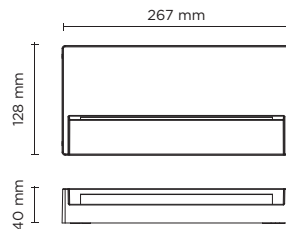

401608

SURF MAXI RECTANGULAR

Rectangular wall surface-mounted luminaire for outdoor installation on a wall, no recess needed. Phospho-chromatised and polyester powder coated die-cast copper-free aluminium body, tempered safety glass, moulded silicone gasket and stainless steel screws. Built-in LED driver 220-240V 50-60Hz, with 21 mid-power CREE XH-G LED. IP65 rating.

Technical features

Technical data

Wattage	14 WATT
IP Rating	IP65
IK Rating	IK08
Material	High corrosion resistance die-cast copper-free aluminum body and frame.
Coating	Polyester powder coating with phosphochromating pre-finish
Light source	NR. 21 x CREE XH-G LED
Screws	Stainless steel
Transformer	Electronic power supply 220/240V 50/60Hz built-in
Gasket	Silicone rubber
Glass	Tempered
Rubber grommet	M16 Rutaseal® in EPDM
Gross weight	1,70 Kg

light source	light beam options	lumen output (lm)	lumin. efficacy (lm/w)
3000°K warm-white			
mid power led	 floor washer 180°	1.000	71.43

Finish color options: